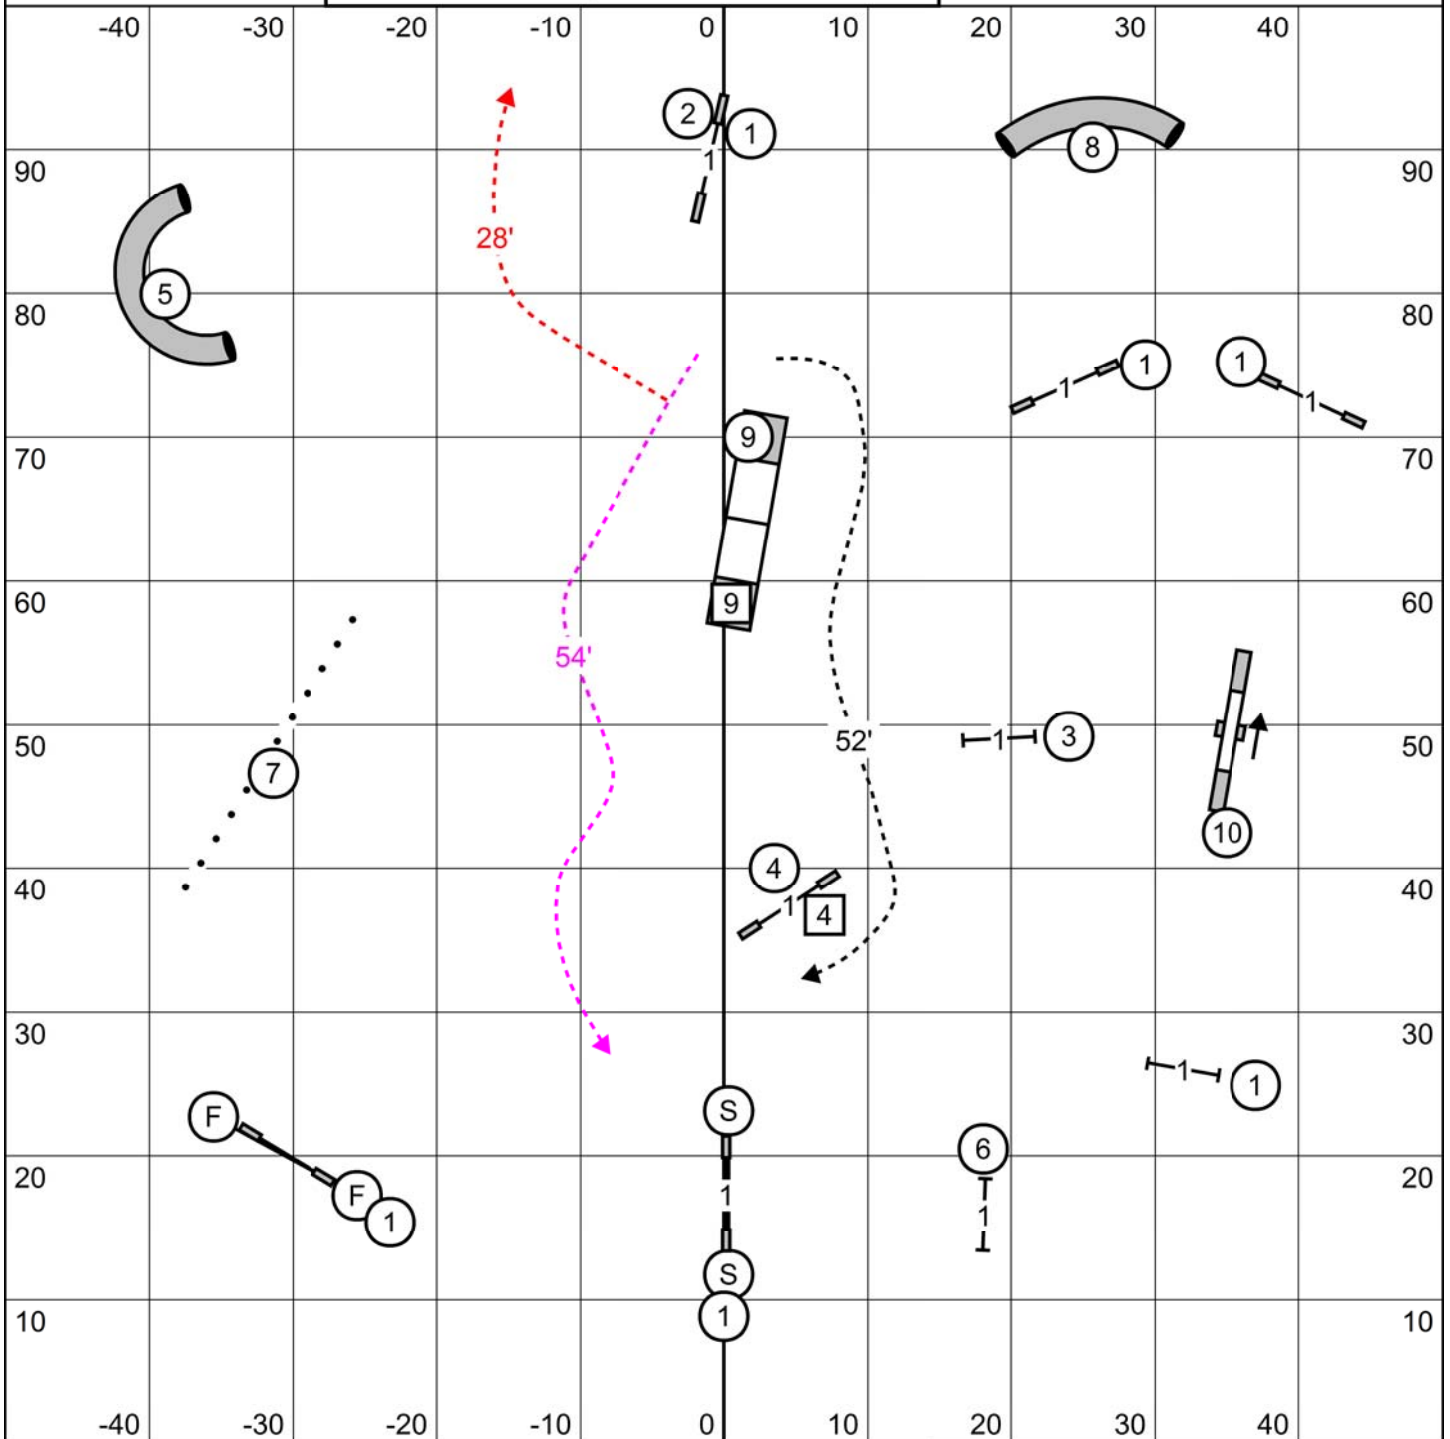

Atlanta Obedience Club
FAST - All Levels Friday 01-22-2021
 Todd Buchla -- Judge --Indoors on turf

Novice square 4-square 9 sq or circle 9-- circle 4 black send line
 Excellent 2-9-4 all circles - red and purple send line
 Open 9-4 circles purple send line

4" Preferred = 41 sec.
 8" Regular = 38 sec.
 8" & 12" Preferred = 38 sec.
 12" & 16" Regular = 35 sec.
 16 & 20" Preferred = 35 sec.
 20", 24" & 26" Regular = 32 sec.